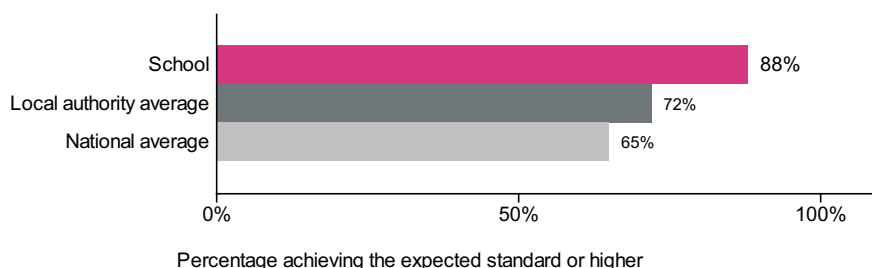

Ainslie Wood Primary School (URN: 130343)

Key stage 2

This is revised data for 2018/19.

Progress in reading, writing and maths

Reading

Number of pupils = 52

Pupils with adjusted scores = 0

Well above average 4.80

Confidence interval
3.1 to 6.5

Writing

Number of pupils = 52

Pupils with adjusted scores = 0

Well above average 4.00

Confidence interval
2.5 to 5.5

Maths

Number of pupils = 52

Pupils with adjusted scores = 0

Well above average 3.44

Confidence interval
2.0 to 4.9

Reading, writing and maths combined

Percentage of pupils achieving the expected standard or higher

Number of pupils = 57