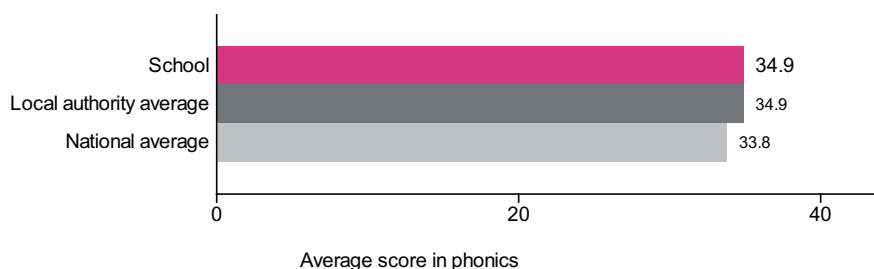

Ainslie Wood Primary School (URN: 130343)

Phonics year 1 screening check

This is provisional data for 2018/19.

Percentage achieving the expected standard in phonics

Number of pupils = 59

Phonics average score

Number of pupils = 59

Attainment in phonics by mark

Number of pupils = 59

■ School

Attainment in phonics by %

Number of pupils = 59

■ School ■ Local authority (Waltham Forest) ■ National