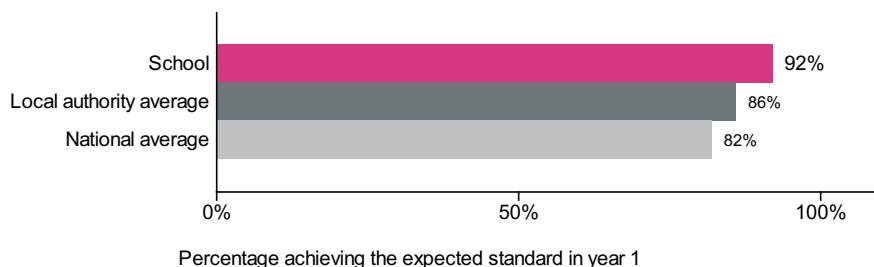

Ainslie Wood Primary School (URN: 130343)

Phonics year 1 screening check

This is provisional data for 2018/19.

Percentage achieving the expected standard in phonics

Number of pupils = 59

Phonics average score